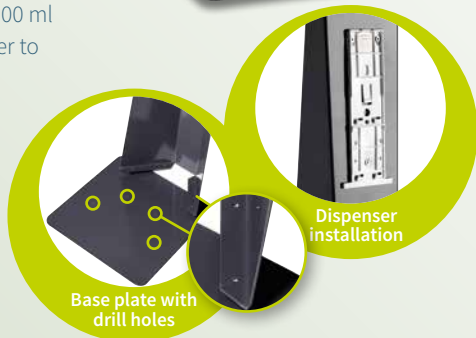

Base plate with
drill holes

Dispenser
installation